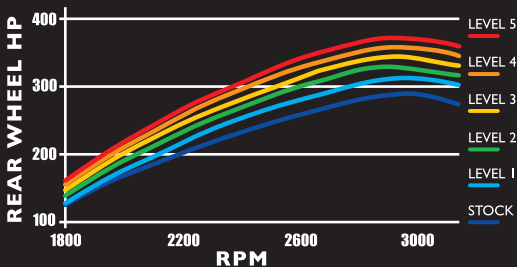

FORD HORSEPOWER

FORD JUICE with ATTITUDE on 6.4 L POWERSTROKE

FORD TORQUE

FORD JUICE with ATTITUDE on 6.4 L POWERSTROKE