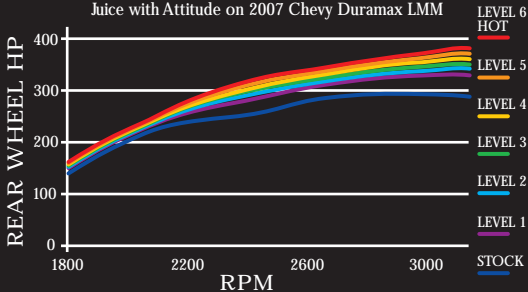

## CHEVY/GM HORSEPOWER

Juice with Attitude on 2007 Chevy Duramax LMM